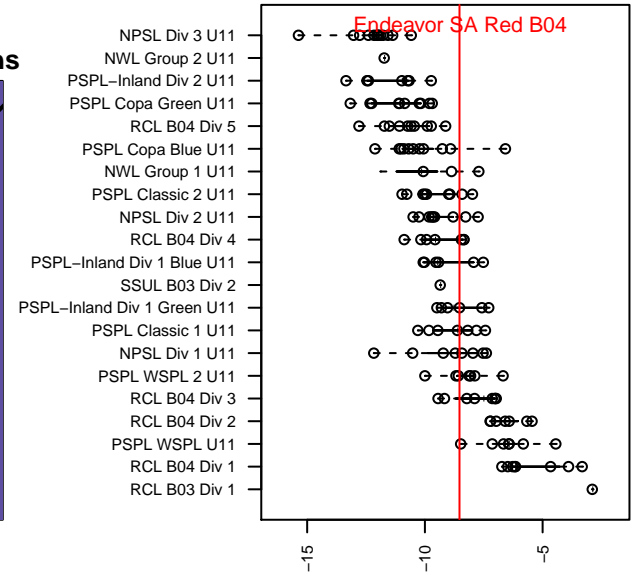

Endeavor SA Red B04

, WA
 B04 total strength=396
 attack=0.35 defense=0.18
 fall league = PSPL–Inland Div 1 Green U11
 spr league = Spr PSPL–Inland Div 1 Green U11

alt names used:
 ENDEAVOUR SOCCER ACADEMY BOYS '04
 Endeavour Soccer Academy Boys '04 Allred
 Endeavour Soccer Academy Boys '04 Allred
 ENDEAVOUR SOCCER ACADEMY BOYS '04

Venues played:
 2015 Les Schwab NW Cup U11 U11
 2015 PSPL–Inland Div 1 Green U11
 2015 Spr PSPL–Inland Div 1 Green U11
 2015 WA Cup BU11 Bronze U11

Endeavor SA Red B04
 Dots are actual minus expected GF (blue circles) and GA (red triangles).
 Blue line is smoothed change in attack strength. Red is smoothed change in defense strength.

**attack and defense variance (black dot)
relative to other teams
and top 10 in region**

**attack and defense rating
relative to others at age
and all opponents in last 13 months**

Performance relative to 13 month average